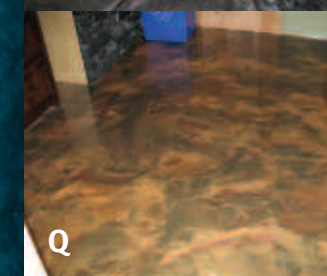

## IDEAL FOR:

- Retail Stores
- Residential living spaces
- Hotels and Casinos
- Office Buildings
- Garage floors
- Schools and Universities
- Medical/clean rooms
- Automobile Dealership Showrooms
- Food preparation areas
- Sports Arenas
- Veterinarian clinics
- Shopping Malls

Manufacturing Facility -  
Copper and Brass

- A. Garage - Gunmetal and Titanium
- B. Cafe - Multiple Colored Highlights
- C. Medical Office - Gunmetal
- D. Commercial Office Building - Gunmetal and Titanium
- E. Residential Basement - Multiple Colors
- F. Close Up - Gunmetal and Titanium
- G. Retail Store - Multiple Colors
- H. Office - Copper and Russet
- I. Close Up - ECS Blue and Gunmetal
- J. Ski Lodge - Coffee
- K. Close Up - Titanium
- L. Residential - Copper and Brass
- M. Residential - ECS Blue and Sky Blue
- N. Custom Logo - Orange Gold and Gunmetal
- O. Kitchen & Bath Retailer - Brass and Orange Gold
- P. Close Up - Russet and Red Yellow
- Q. Close Up - Coffee and Brass
- R. Office Building - Gunmetal
- S. Retail Showroom - Multiple Colors