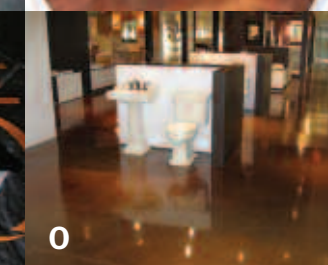

REFLECTOR™ ENHANCER FLOORING SYSTEMS

REFLECTOR™ Enhancer Flooring Systems have been the hottest and most demanded commercial and residential flooring products since they were introduced. The reasons? First of all, the instant eye catching “Wow” factor. As you can see, these systems look like no other flooring product. Second, they are durable. Very durable. Tough enough to withstand vehicular traffic and yet beautiful enough for virtually any interior setting. Lastly, they are amazingly cost effective and more affordable than most conventional flooring products.

The look of stained concrete without the hassle and down time typically associated with other flooring products. From a distance, REFLECTOR™ Enhancer Flooring Systems floor might look like any conventional stained or polished finish. However, as you approach the surface, you begin to see sparkles, additional shading and hues that cannot be created with other flooring products.

All REFLECTOR™ Enhancer Flooring Systems are fluid applied onsite creating a tough, seamless finish without grout lines. In addition, the resin components have a tremendous increase in tensile strength, compressive strength and abrasion resistance compared to that of tile, hardwoods and polished concrete.

BENEFITS OF REFLECTOR™ ENHANCER FLOORING SYSTEMS: