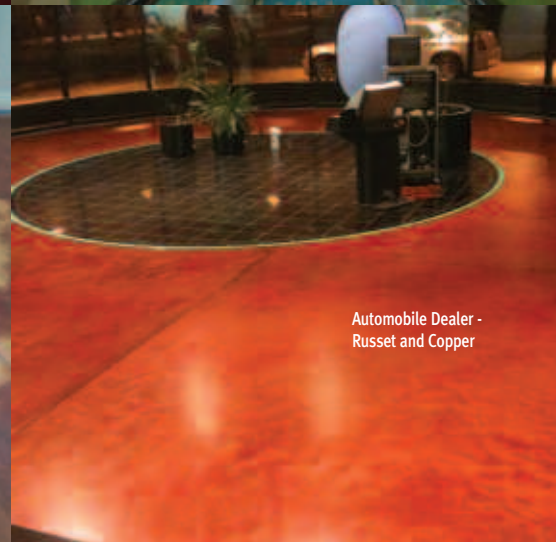

Automobile Dealer -
Russet and Copper

elite crete systems